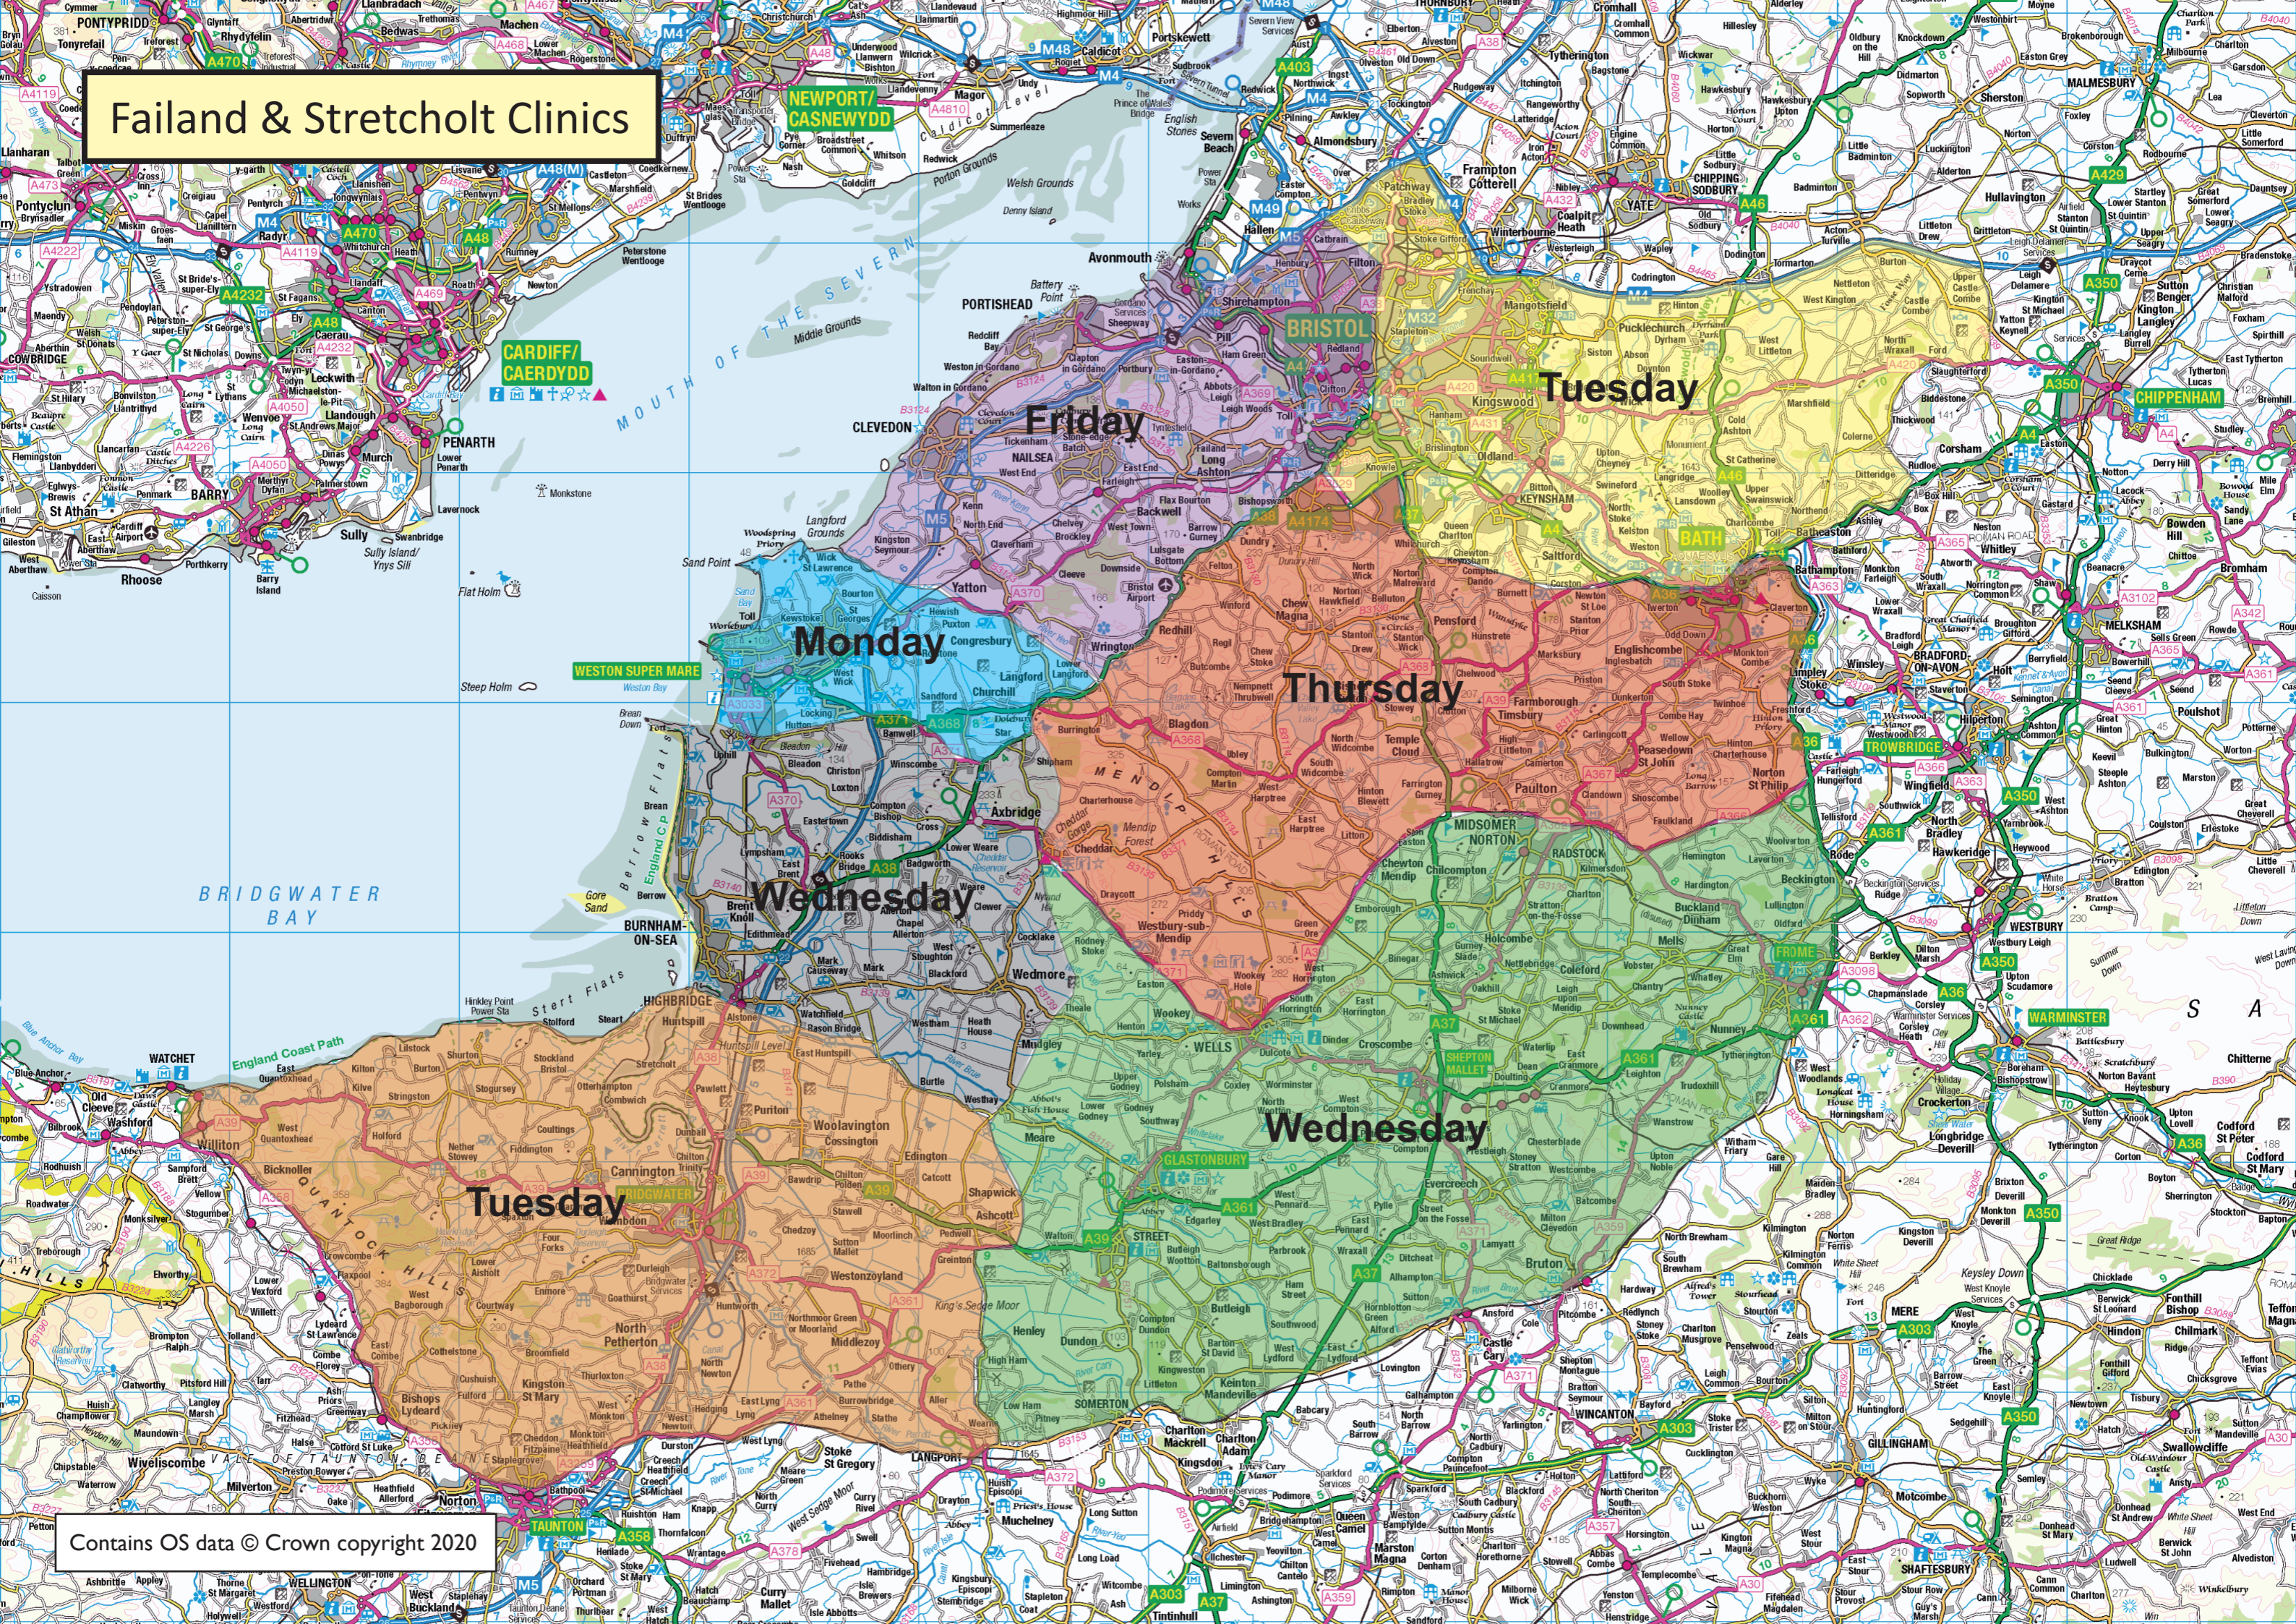

Failand & Stretcholt Clinics

CARDIFF/
CAERDYDD

NEWPORT/
CASNEWYDD

WESTON SUPER MARE

TUESDAY

MONDAY

FRIDAY

THURSDAY

TUESDAY

WEDNESDAY

WEDNESDAY